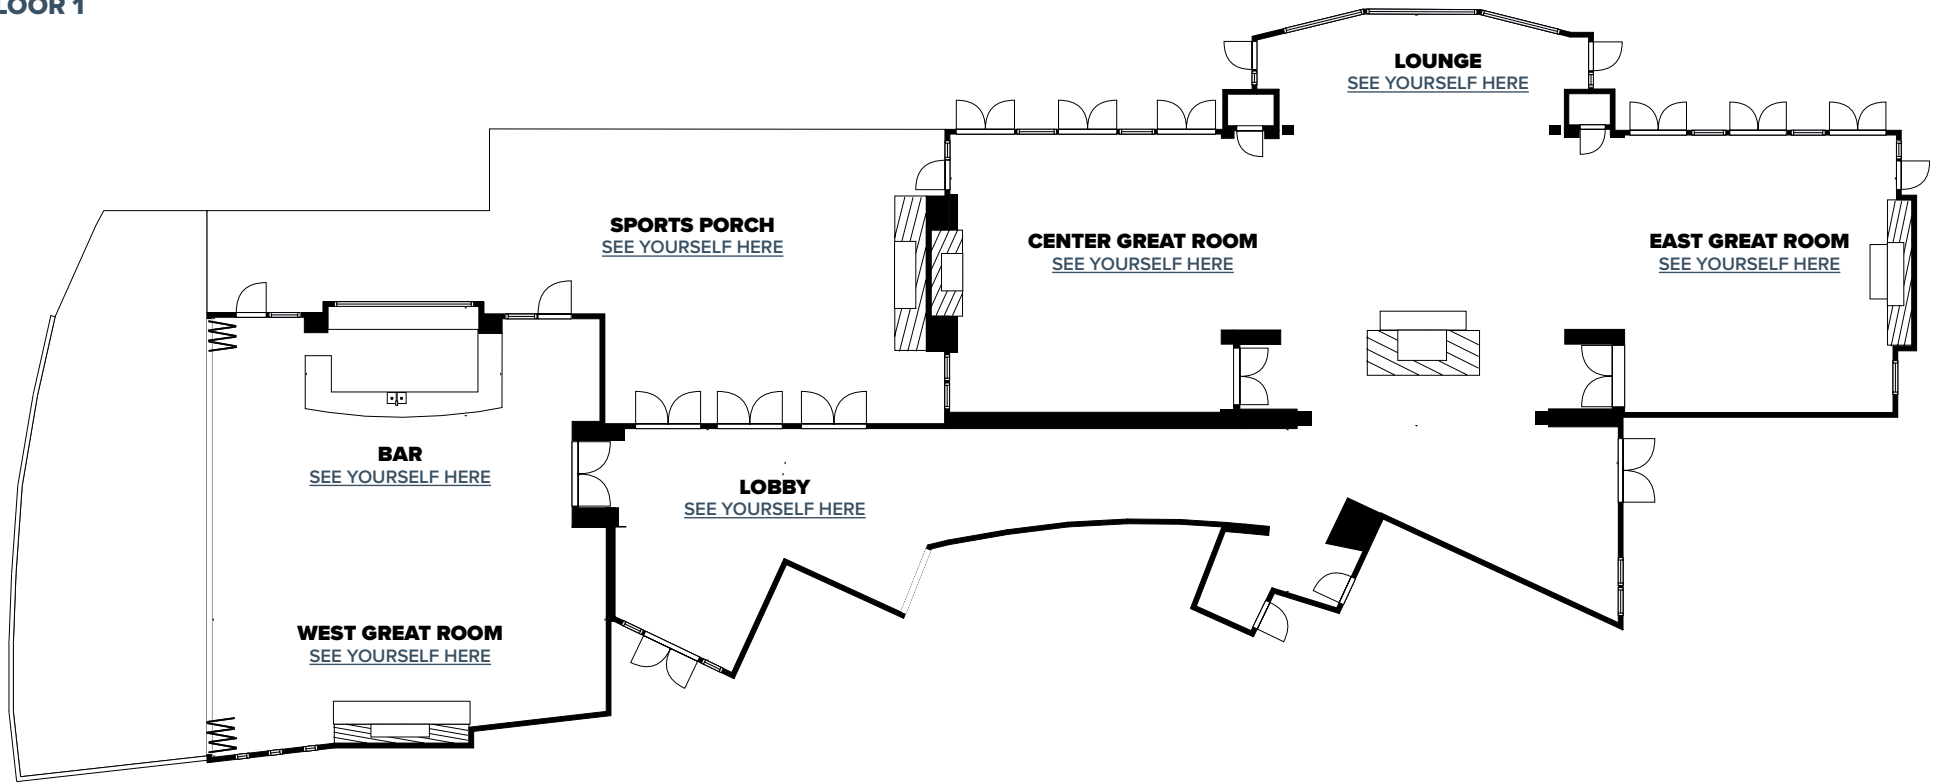

GROSS INTERNAL AREA

FLOOR 1: 6881 sq. ft, 639 m²

SIZES AND DIMENSIONS ARE APPROXIMATE, ACTUAL MAY VARY.

EVENT SPACE

The Rim Golf Club offers elegant choices for events of all sizes and types, ranging from lavish weddings and business meetings to tournament banquets, luncheons, wedding party functions and fundraising events.

[CLICK HERE](#)

FLOOR 1

EVENT SPACE CAPACITIES

WEST GREAT ROOM

Banquet: 57
 Reception: 57
 Theatre/Ceremony: N/A
 Conference Style: N/A
 Classroom: N/A
 U-Shape: 40

CENTER GREAT ROOM

Banquet: 78
 Reception: 78
 Theatre/Ceremony: N/A
 Conference Style: N/A
 Classroom: N/A
 U-Shape: 40

EAST GREAT ROOM

Banquet: 57
 Reception: 57
 Theatre/Ceremony: N/A
 Conference Style: N/A
 Classroom: N/A
 U-Shape: 40

TOTAL GREAT ROOM SPACE

Banquet: 192
 Reception: 192
 Theatre/Ceremony: N/A
 Conference Style: 125
 Classroom: N/A
 U-Shape: N/A